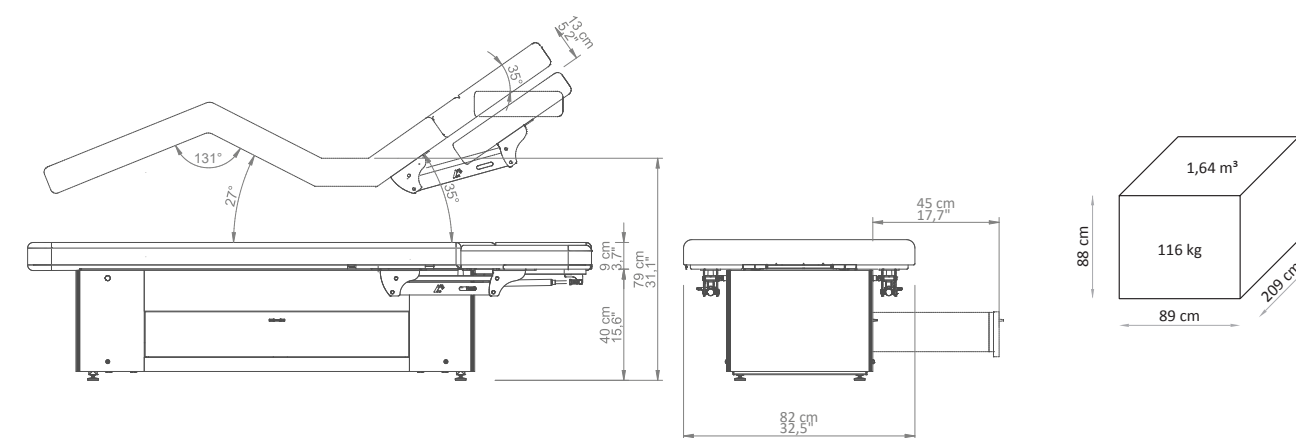

EVO

PORTOFINO EVO

PORTOFINO EVO

NEW

COD. 815 EVO

Multi-functional treatment table that combines comfort and ease of use with exceptional workspace optimization. Thanks to the innovative mattress with HBS Stress Relief System, the Portofino Evo model guarantees maximum comfort for both the client and practitioner alike. Featuring a storage compartment integrated into the base. Thanks to its three independent height, backrest and legrest adjustments, the Portofino treatment table is ideal for a wide range of treatments, including facial and body treatments, massages and Spa treatments.

Letto multifunzionale che combina comfort e facilità d'uso con un'eccezionale ottimizzazione dello spazio di lavoro. Grazie all'innovativo materasso con HBS Stress Relief System, il modello Portofino Evo garantisce il massimo comfort sia per il cliente che per il professionista. Dotato di un vano portaoggetti integrato nella base. Grazie alle tre regolazioni indipendenti dell'altezza, dello schienale e del poggiatesta, il letto Portofino è ideale per una vasta gamma di trattamenti, inclusi trattamenti viso e corpo, massaggi e trattamenti Spa.

**THE LOWEST IN
THE MARKET**

**IL PIU' BASSO
SUL MERCATO**

Focus on

- 3 electric motors for height, backrest and legrest adjustment
- The HBS Stress Relief System provides perfect ergonomics for the client's head, back and shoulders
- Mattress customizable by thickness and width upon request
- Fire resistant covering, "Azo" free, anti-bacterial and anti-fungal.
- An ideal solution for multi-rooms
- Maximum client/practitioner comfort
- AUT function: automatic return from any position to zero position (flat and minimum height)
- END function: "End of treatment" position