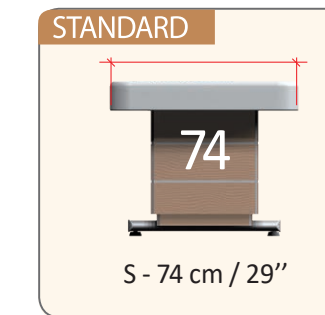

## MATTRESS THICKNESS

Super soft mattress with memory foam, available ONLY for 74 cm / 29" and 82 cm / 32,2" width.

Materasso super soft con memory foam, disponibile SOLO per larghezze 74 cm/29" e 82 cm/32,2".

## MATTRESS WIDTH

## LARGHEZZA MATERASSO

Width Standard - 74 cm / 29"  
Larghezza Standard - 74 cm / 29"

Width Medium - 82 cm / 32,2"  
Larghezza Medium - 82 cm / 32,2"

Width Large - 90 cm / 35,4"  
Larghezza Large - 90 cm / 35,4"