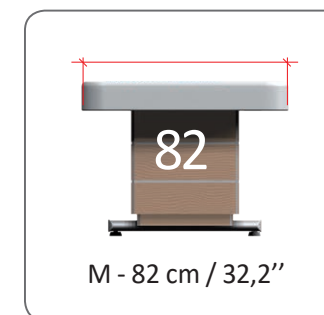

Super soft mattress with memory foam, available ONLY for 74 cm / 29" and 82 cm / 32,2" width.

Materasso super soft con memory foam, disponibile SOLO per larghezze 74 cm/29" e 82 cm/32,2".

## MATTRESS WIDTH

## LARGHEZZA MATERASSO

Width Standard - 74 cm / 29"  
Larghezza Standard - 74 cm / 29"

Width Medium - 82 cm / 32,2"  
Larghezza Medium - 82 cm / 32,2"

Width Large - 90 cm / 35,4"  
Larghezza Large - 90 cm / 35,4"