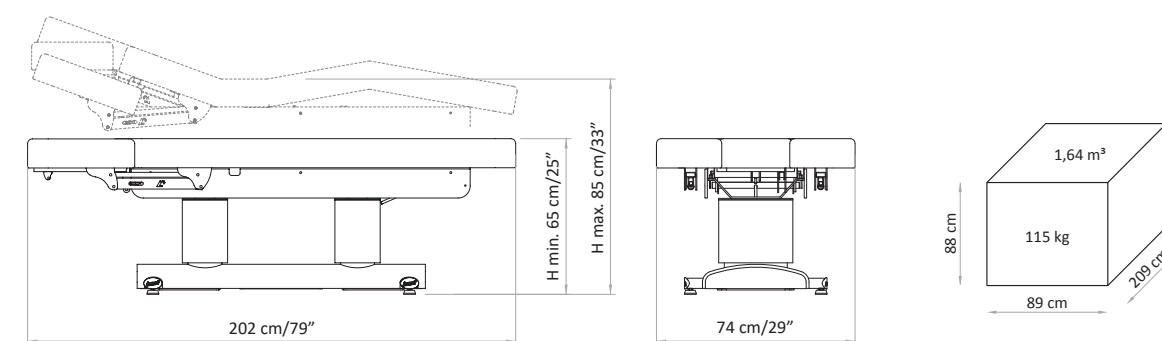

EVO

GEMYA EVO

GEMYA EVO

COD. 179

The Gemya EVO is a highly-advanced multifunctional Spa table that combines the strength and elegance of the Gemya design with the exceptional comfort of the innovative mattress with HBS Stress Relief System. Thanks to its three independent height, backrest and legrest adjustments, the Gemya EVO treatment table is ideal for a wide range of treatments, including facial and body treatments, massages and Spa treatments.

Gemya EVO è un lettino multifunzionale Spa altamente avanzato che combina la forza e l'eleganza del design Gemya con l'eccezionale comfort dell'innovativo materasso con HBS Stress Relief System. Grazie alle tre regolazioni indipendenti dell'altezza, dello schienale e del poggiatesta, il lettino Gemya EVO è ideale per una vasta gamma di trattamenti, inclusi trattamenti viso e corpo, massaggi e trattamenti Spa.

Focus on

- 3 electric motors for height, backrest and legrest adjustment
- The HBS Stress Relief System ensures perfect ergonomics for the head, shoulders and back
- Mattress customizable in thickness and width upon request
- Fire retardant, "Azo" free, antibacterial and antifungal covering
- An ideal solution for multi-rooms
- Maximum client/practitioner comfort
- 3 motori elettrici per regolazione di altezza, schienale e gamba
- Il Sistema anti-stress HBS garantisce perfetta ergonomia per testa, spalle e schiena
- Materasso personalizzabile in spessore e larghezza su richiesta
- Rivestimento Nefos ignifugo, "Azo" free, antibatterico, antimicotico
- Soluzione ideale per cabine multifunzionali
- Massimo comfort cliente / operatore